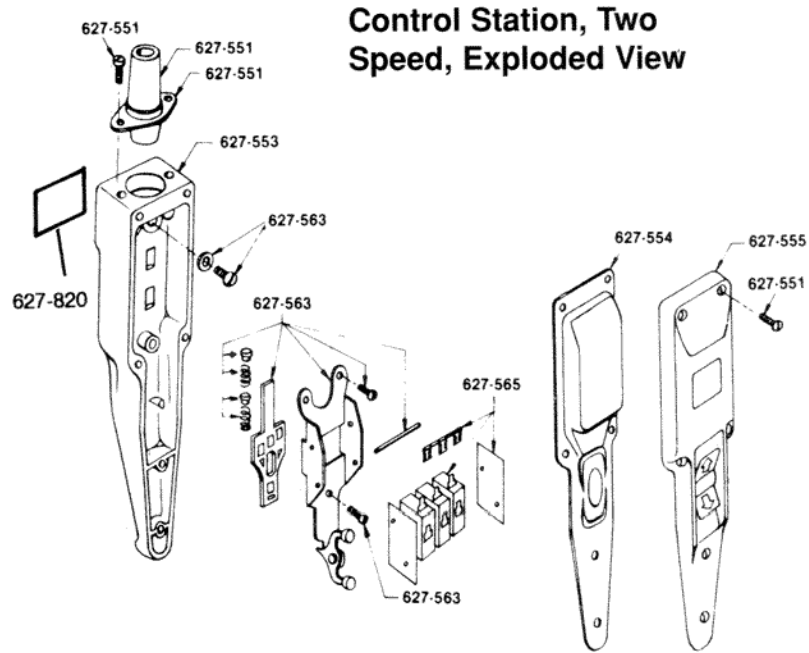

# Lodestar XL Electric Chain Hoist Control Station

## Two Speed Parts List

Key	Part Number	Number Required	Part Number
627-551	Control Station Kit Consists of: 1-Neoprene Grommet 1-Grommet Retainer Ring 2-Grommet Retainer Ring Attaching Screw 4-Cover Attaching Screw	1	36634
627-553	Case	1	28872
627-554	Gasket	1	28875
627-555	Cover Assembly	1	51478
627-563	Control Station Parts Kit Consists of: 1-Spring 1-Strain Cable Attaching Screw 1-Strain Cable Attaching Screw Washer 2-Switch Attaching Pin 1-Sliding Cam 2-Spring End Support 3-Switch Mounting Plate & Rocker Assembly Attaching Screw 1-Rocker Assembly 1-Cam Return Spring	1	51473
627-565	Control Station Switch Kit Consists of: 3-Switch 2-Insulator 1-Jumper	1	51474
627-820	Warning Label	1	24842
627-872	Control Station (Items 627-553 thru 627-555, 627-563, 627-565 and 627-820)	1	*36693